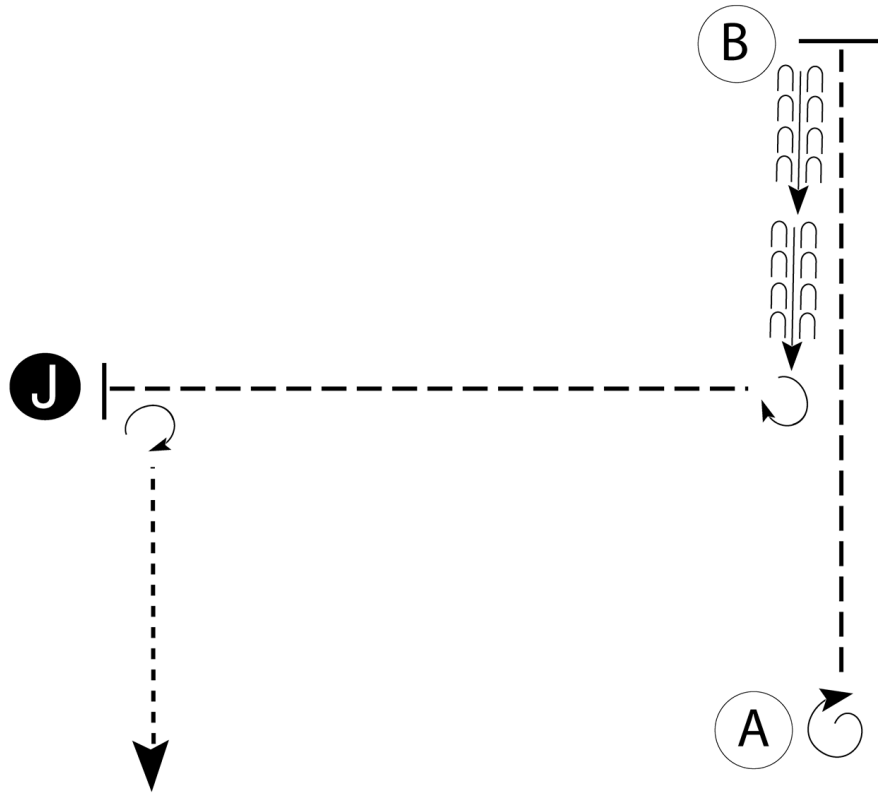

Follow the instructions of your ring steward.

[S/2-78]

Pattern Provided by:

POAC

# POAC East World Show

Showmanship (Non Pro WJL, 45&0 WJL 10-13)

Show Date: 06/18/2022

w w w . H o r s e S h o w P a t t e r n s . c o m

w w w . H o r s e S h o w P a t t e r n s . c o m

Be ready at A.

1. When acknowledged, perform a 360 degree turn.
2. Trot to B.
3. Stop at B and back.
4. Perform a 270 degree turn.
5. Trot to judge.
6. Stop and set up for inspection.
7. When dismissed, perform a 270 degree turn.
8. Walk straight away from judge.