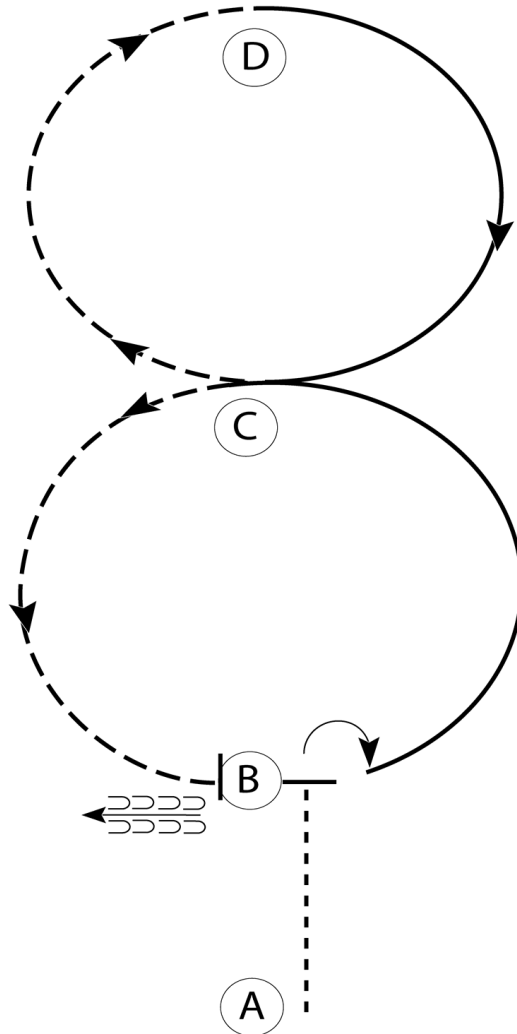

## Hunt Seat Equitation (Non Pro WJL, 45&0 WJL 10-13)

Show Date: 06/18/2022

w w w . H o r s e S h o w P a t t e r n s . c o m

w w w . H o r s e S h o w P a t t e r n s . c o m

Be ready at A.

1. Walk to B.
2. Stop at B and perform a 90 degree turn to the right on the forehand.
3. Canter on the left lead to C.
4. Posting trot from C to D.
5. Canter on the right lead from D to C.
6. Posting trot from C to B.
7. Stop at B and back one horse length.