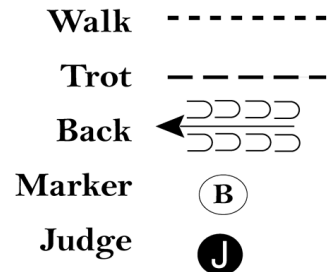

## Showmanship (19&0 WJL 14-18)

Show Date: 06/18/2022

w w w . H o r s e S h o w P a t t e r n s . c o m

w w w . H o r s e S h o w P a t t e r n s . c o m

Be ready at A.

1. Trot halfway to B.
2. Walk two horse lengths.
3. Trot to and around B as shown.
4. Trot past B and stop. Perform a 360 degree turn.
5. Walk to judge and set up for inspection.
6. When dismissed, perform a 90 degree turn and back approximately 2 horse lengths.
7. Perform a 180 degree turn and walk straight away.

Follow the instructions of your ring steward.

[S/3-78]

Pattern Provided by:

POAC