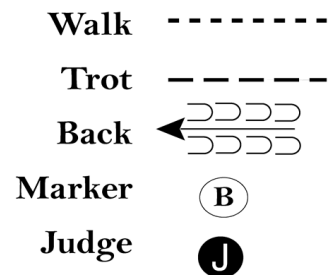

Follow the instructions of your ring steward.

[S/2-78]

Pattern Provided by:

POAC

# POAC East World Show

Showmanship (Non Pro WJL, 45&0 WJL 10-13)

Show Date: 06/18/2022

w w w . H o r s e S h o w P a t t e r n s . c o m

w w w . H o r s e S h o w P a t t e r n s . c o m

Be ready at A.

1. When acknowledged, perform a 360 degree turn.
2. Trot to B.
3. Stop at B and back.
4. Perform a 270 degree turn.
5. Trot to judge.
6. Stop and set up for inspection.
7. When dismissed, perform a 270 degree turn.
8. Walk straight away from judge.