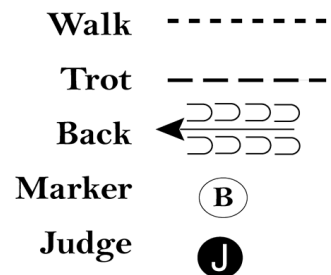

# POAC East World Show

showmanship (9&U Non Pro WT19&0 WT 18&U WT)

Show Date: 06/18/2022

w w w . H o r s e S h o w P a t t e r n s . c o m

w w w . H o r s e S h o w P a t t e r n s . c o m

Be ready at A.

1. Trot halfway to B.
2. Walk two horse lengths.
3. Trot to and around B as shown.
4. Trot to the judge. Stop and set up for inspection.
5. When dismissed, perform a 90 degree turn and back approximately 2 horse lengths.
6. Perform a 180 degree turn and walk straight away.

Follow the instructions of your ring steward.

[S/2-78]

Pattern Provided by:

POAC