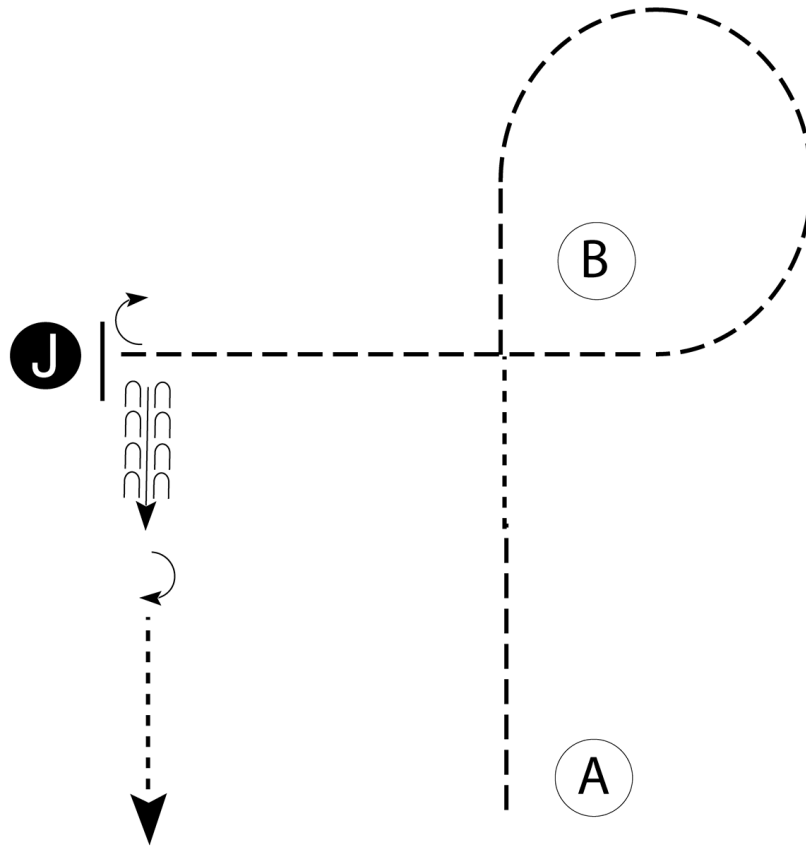

Follow the instructions of your ring steward.

[S/1-55]

Pattern Provided by:

POAC

# POAC East World Show

showmanship (9&U Non Pro WT19&0 WT 18&U WT)

Show Date: 06/18/2022

w w w . H o r s e S h o w P a t t e r n s . c o m

w w w . H o r s e S h o w P a t t e r n s . c o m

Be ready at A.

1. Trot halfway to B.
2. Walk two horse lengths.
3. Trot to and around B as shown.
4. Trot to the judge. Stop and set up for inspection.
5. When dismissed, perform a 90 degree turn and back approximately 2 horse lengths.
6. Perform a 180 degree turn and walk straight away.