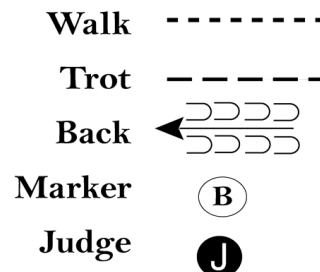

Walk	-----
Trot	- - - - -
Extended Trot	— — — —
Canter	—————
Leg Yield	
Lead Change	— / —
Back	←←←←←
Marker	Ⓚ
Sidepass	←←←←←
Hand Gallop	— — — —

[HSE/WT-4]

Pattern Provided by:

POAC

## showmanship (Leadline 6&U)

Show Date: 06/18/2022

w w w . H o r s e S h o w P a t t e r n s . c o m

w w w . H o r s e S h o w P a t t e r n s . c o m

Be ready at A.

1. Trot from A to B.
2. Walk around B.
3. Trot from B to judge.
4. Stop and set up for inspection.
5. When dismissed, perform a 90 degree turn and walk away.

Follow the instructions of your ring steward.

[S/1-55]

Pattern Provided by:

POAC