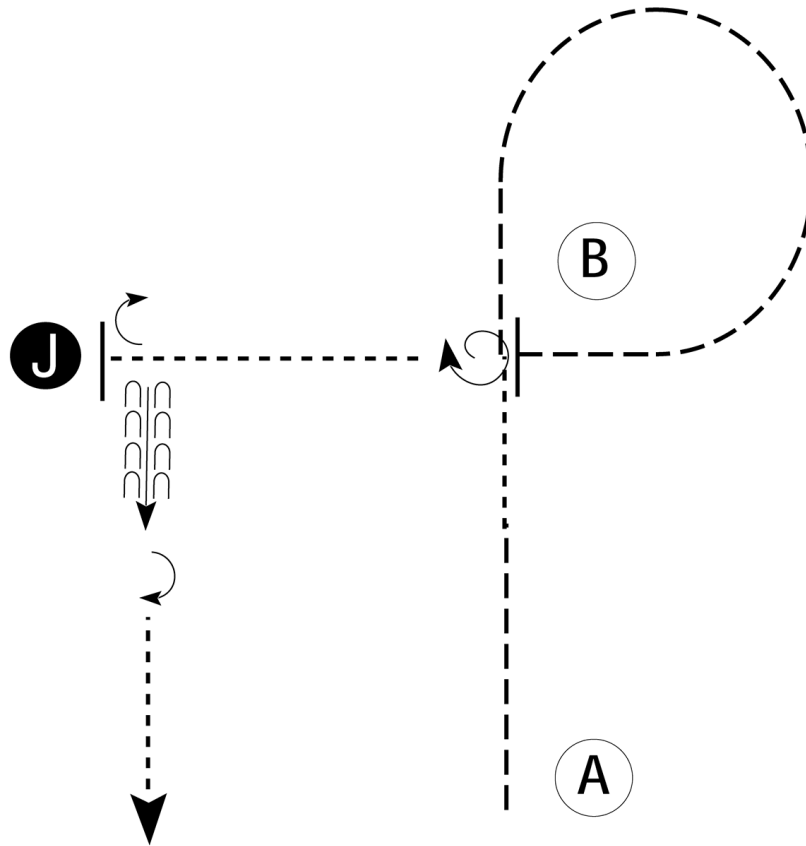

POAC East World Show

Showmanship (19&0 WJL 14-18)

Show Date: 06/18/2022

w w w . H o r s e S h o w P a t t e r n s . c o m

w w w . H o r s e S h o w P a t t e r n s . c o m

Be ready at A.

1. Trot halfway to B.
2. Walk two horse lengths.
3. Trot to and around B as shown.
4. Trot past B and stop. Perform a 360 degree turn.
5. Walk to judge and set up for inspection.
6. When dismissed, perform a 90 degree turn and back approximately 2 horse lengths.
7. Perform a 180 degree turn and walk straight away.

Follow the instructions of your ring steward.